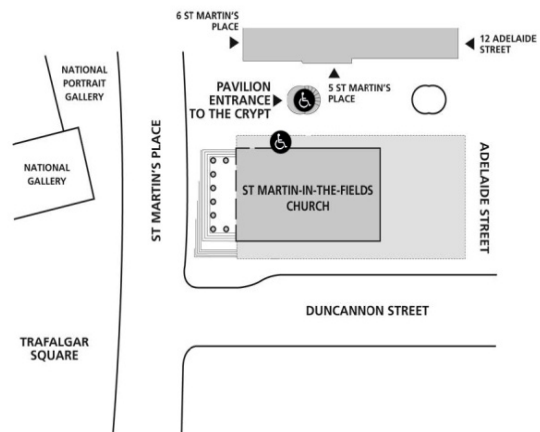

Edith Lau 劉蔡鳳鳴女士

Phone: 020-7766 1141

E-mail: enquiry@bhmwa.com

Edith Lau 劉蔡鳳鳴女士

Phone: 020-7766 1141

E-mail: enquiry@bhmwa.com

Edith Lau 劉蔡鳳鳴女士

Phone: 020-7766 1141

E-mail: enquiry@bhmwa.com

Edith Lau 劉蔡鳳鳴女士

Phone: 020-7766 1141

E-mail: enquiry@bhmwa.com

Edith Lau 劉蔡鳳鳴女士

Phone: 020-7766 1141

E-mail: enquiry@bhmwa.com

Edith Lau 劉蔡鳳鳴女士

Phone: 020-7766 1141

E-mail: enquiry@bhmwa.com

Edith Lau 劉蔡鳳鳴女士